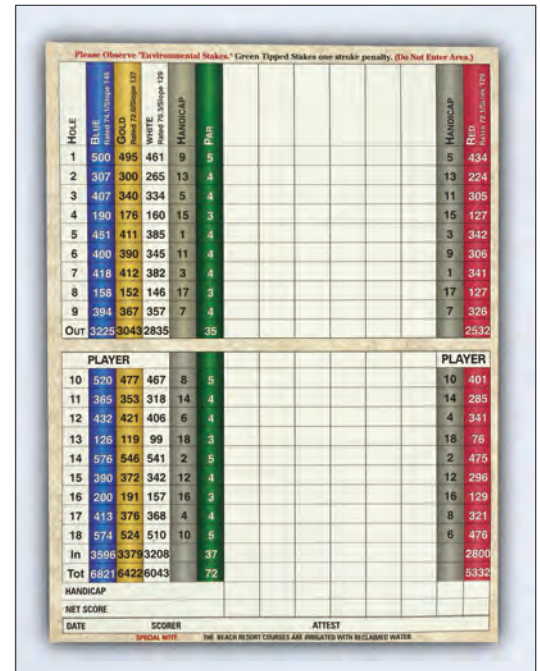

Score Cards

8"x6" double-sided print on 16pt cardstock & folded in half, includes set up of a print-ready file.

- 20,000 $0.126 each
- 50,000 $0.094 each
- 100,000 $0.083 each

*smaller quantities and custom sizing are available, please inquire for pricing.