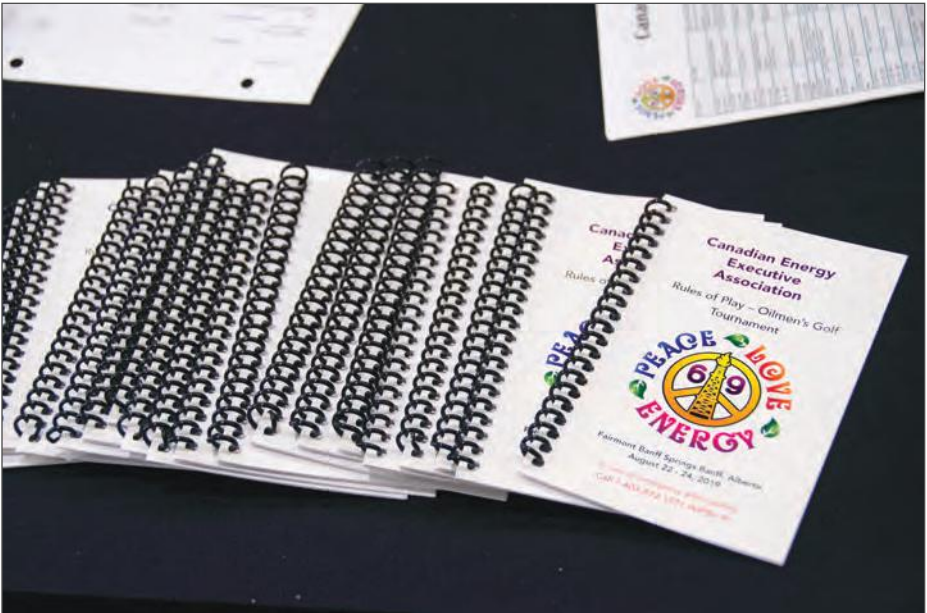

Course Handbooks

3.6"x6" end size printed on Never Tear Synthetic stock & coil bound. These books are rip proof and waterproof!

10	$17.64 each
20	$15.44 each
50	$14.30 each
100	$13.86 each

*pricing is based on a 24 page book printed double sided.