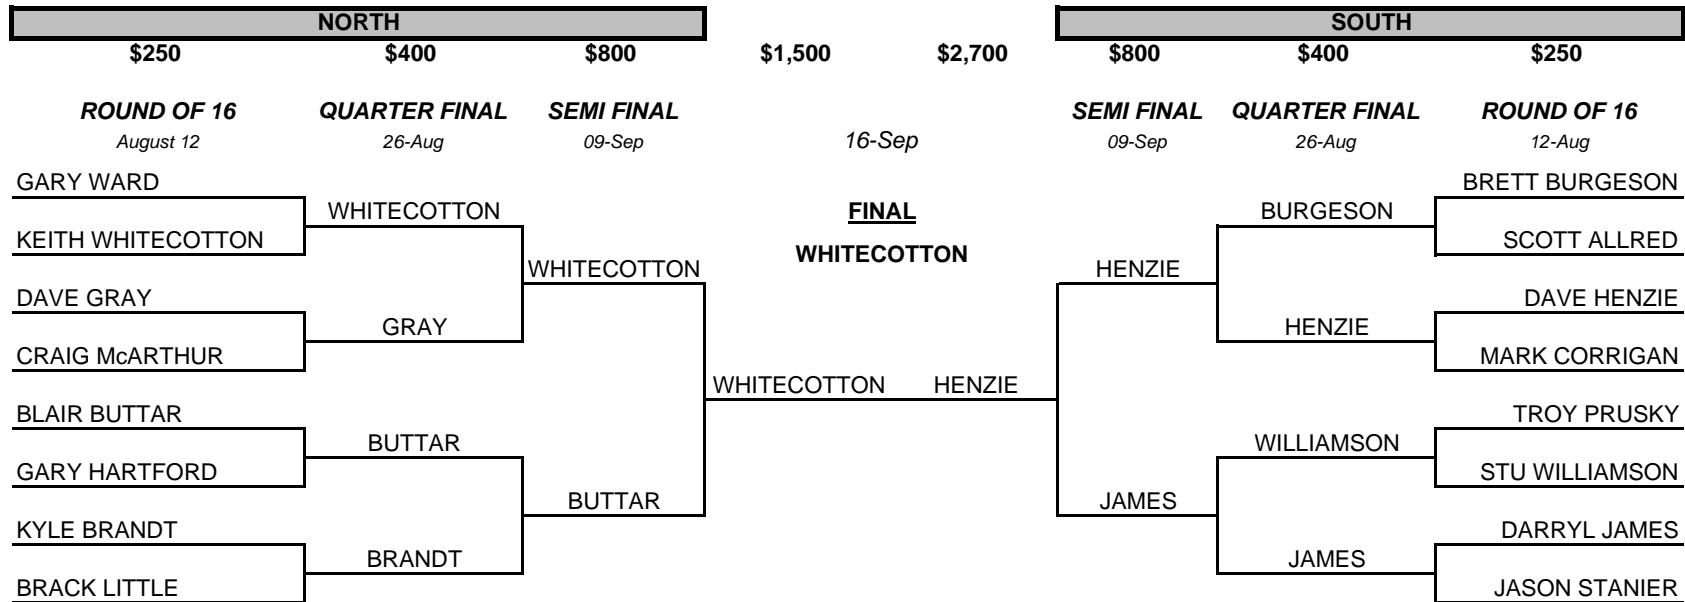

PGA OF ALBERTA MATCH PLAY CHAMPIONSHIP

PGA OF ALBERTA MATCH PLAY CHAMPIONSHIP

CONSOLATION BRACKET